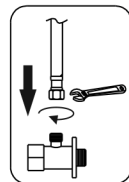

Step 6: Flush angle valves

Open the angle valves for a few seconds to flush out any dirt or debris before installation.

Step 7: Connect waterlines

Connect waterlines to angle stops. Tighten both ends of waterlines with a wrench until snug.