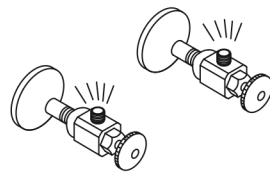

## Step 4: Install mounting hardware

Install mounting hardware from underneath the countertop to the faucet

## Tools you will need

Phillips Screwdriver

Safety Goggles

Silicone Sealant

Adjustable Wrench

## Step 5: Secure mounting hardware

Adjust direction of faucet body so that handle is on right side of faucet. Tighten mounting nut and mounting screws with Phillips screwdriver until snug

## Step 6: Flush angle valves

Open the angle valves for a few seconds to flush out any dirt or debris before installation.