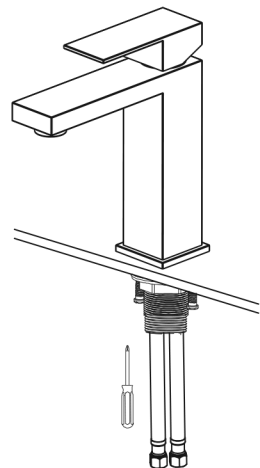

## Step 2: Faucet installation

**For three-hole installation:** Install deck plate, base plate, and silicone sealant (optional)  
**For single-hole installation:** Install base plate

## Step 3: Install faucet body

Insert faucet body into hole in countertop or deck plate  
**Pre-drilled hole size:** 1-3/8" (min) – 1-1/2" (max)  
**Max countertop thickness:** 1-3/8"

## Step 4: Install mounting hardware

Install mounting hardware from underneath the countertop to the faucet

## Step 5: Secure mounting hardware

Adjust direction of faucet body so that handle is on right side of faucet. Tighten mounting nut and mounting screws with Phillips screwdriver until snug