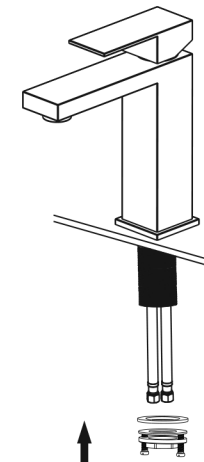

INSTALLATION MANUAL

Single Hole Bathroom Sink Faucet