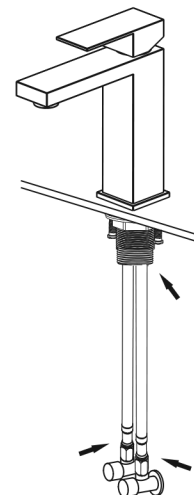

Step 7: Connect waterlines

Connect waterlines to angle stops. Tighten both ends of waterlines with a wrench until snug.

Step 8: Flush the body and check for leaks

Remove aerator from spout. Turn faucet on and let the water run for 60 seconds to flush any debris. Check for leaks at the connections. Retighten if necessary.

Care & Maintenance

*To keep the product clean & shining, follow the steps below:

1. Rinse with clean water & dry with a soft cloth
2. Do not clean with soap, acid polish, abrasives, or harsh cleaners
3. Do not use cloth with a coarse surface
4. Unscrew the aerator and clean when necessary